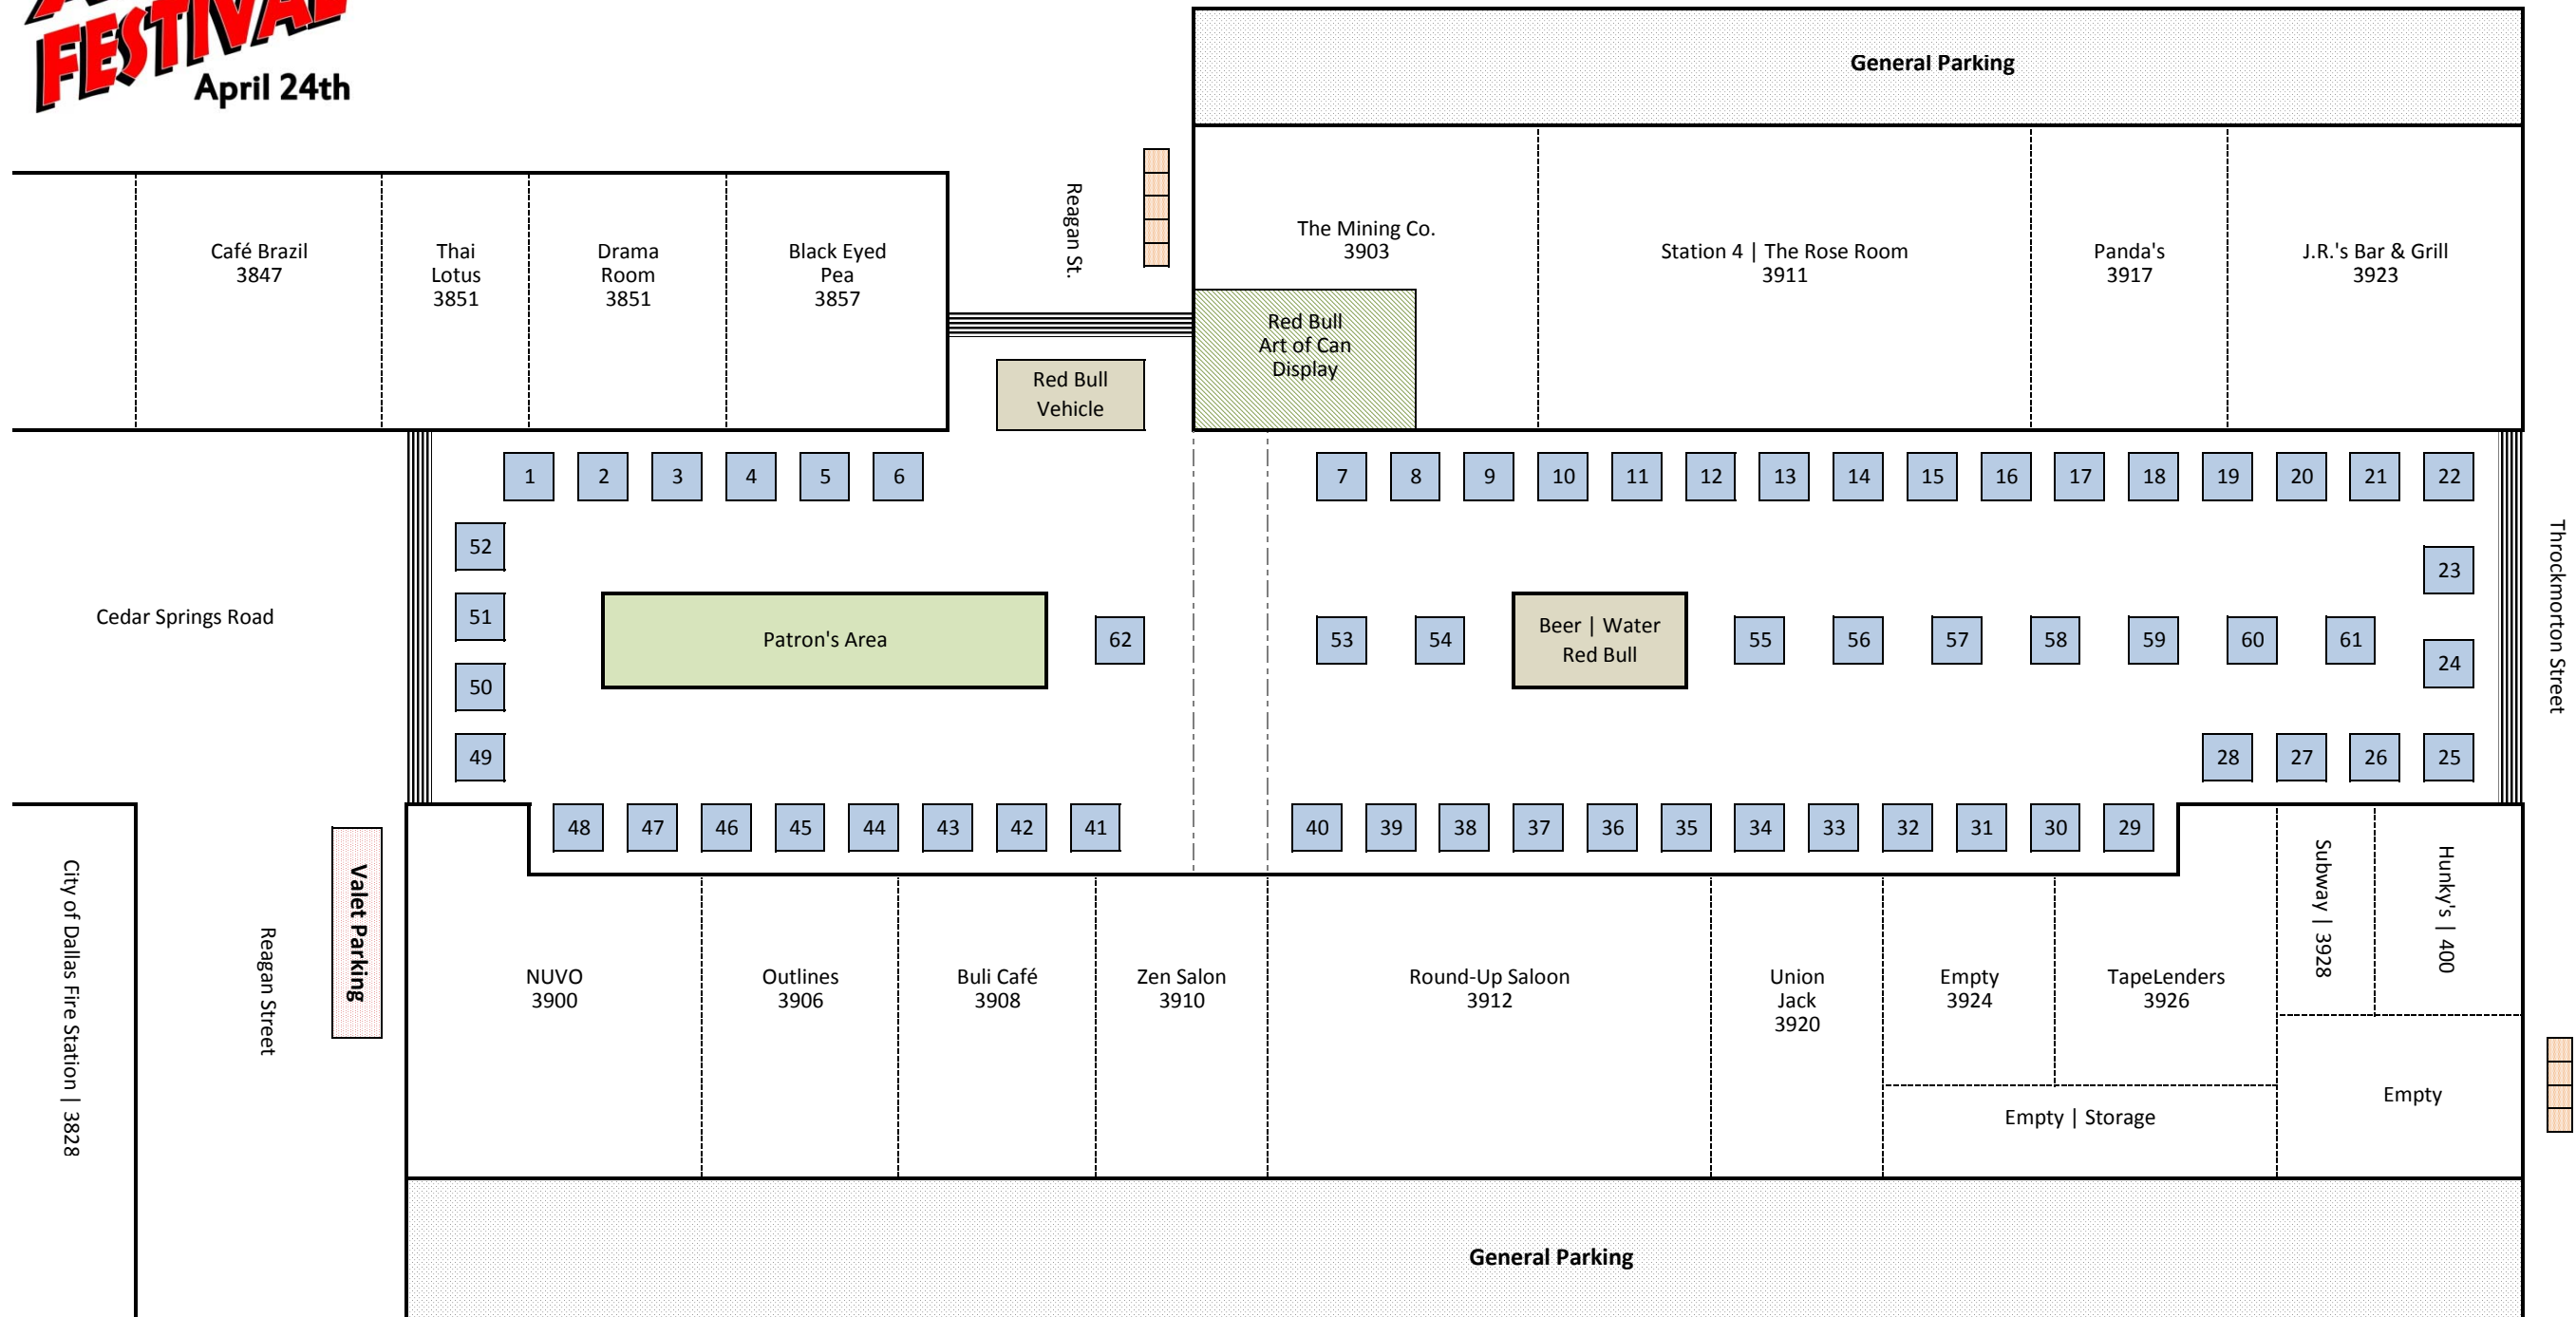

EVENT PRESENTED BY THE CEDAR SPRINGS MERCHANT ASSOCIATION IN PARTNERSHIP WITH THE DALLAS TAVERN GUILD

= PORTABLE TOILET (9)
 = METAL PEDESTRIAN BARRICADES
 = LARGE TENT
 = RED BULL PARTON'S LOUNGE
 = ARTIST / VENDOR SPACE